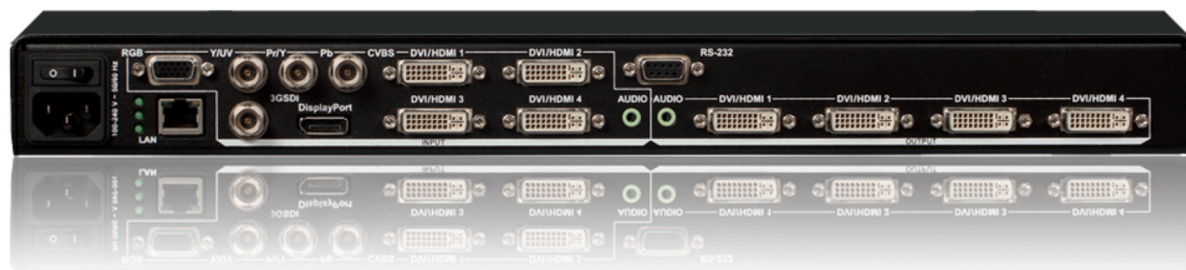

## DUSE104

### 1X4 INTELLIGENT ROTATING SCALER

DEXON Systems offer high quality universal scalers to control 4-screen walls in demanding AV projects. The standalone units accept different format of input signals, switch and scale them to the required output resolution. All current industrial signal standards and formats are supported. The outputs of 4xHDMI signals form a coherent video wall where monitors can be mapped or rotated to any part of the large wall surface. Professional scaling and format conversion make the product an essential part of AV projects where different signals are used to form one coherent solution. Advanced signal processing provides the highest quality and crystal clear video picture without loss of frames. Easy-to-use configuration can be performed locally through push buttons or remotely through LAN connection.

Input:  
4 x DVI-D, VGA,  
DisplayPort, 4 x BNC, Jack

Connector

Output:  
4 x DVI-D, Jack

Signal

Input:

- Supports various input signal and connector standards as composite video, S-video, component video (YPbPr), analogue RGB, DVI/HDMI with HDCP, DisplayPort and SDI
- Professional input signal processing as

CVBS, S-video,  
YPbPr, RGB, DVI,  
HDMI with HDCP,  
DisplayPort, SDI

Output:  
DVI, HDMI with HDCP

pixel motion adaptive de-interlacing, 3D  
adaptive comb-filtering and adaptive 3D  
noise reduction

- High quality up or down scaling
- Controls video wall of 4 monitors with identical or different resolutions
- Output monitors arbitrarily mapped to the video wall surface
- Optional rotation of output screens
- Crystal clear quality video image
- Format and frame-rate conversion
- De-interlacing and comb-filtering
- Signal switching
- Control and configuration through LAN and RS-232 interfaces