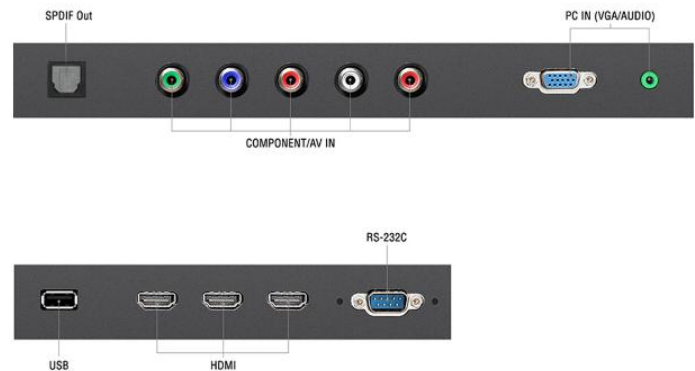

MultiSync® E325

NEC LCD 32" Entry Level Large Format Display

Datasheet

The NEC MultiSync E325 succeeds in balancing impressive visual performance with a budget-oriented large format presentation without compromise. The model captures attention via eye-pleasing image quality for ergonomic viewing and versatile digital connectivity optimized to the needs of corporate and signage applications.

Standalone operation – the display is designed for straightforward standalone operation due to integrated USB media player, speakers and scheduling functionality.

Product Information

| | |
|---------------|--|
| Product Name | MultiSync® E325 |
| Product Group | NEC LCD 32" Entry Level Large Format Display |
| Order Code | 60003725 |

Display

| | |
|---------------------------------|---|
| Panel Technology | S-PVA with direct LED backlight |
| Active Screen Area (W x H) [mm] | 698 x 392 |
| Screen Size [inch/cm] | 32 / 80 |
| Aspect Ratio | 16:9 |
| Brightness [cd/m ²] | 300 |
| Contrast Ratio (typ.) | 3000:1 |
| Viewing Angle [°] | 176 horizontal / 176 vertical (typ. at contrast ratio 20:1) |
| Response Time (typ.) [ms] | 6 |
| Panel Refresh Rate [Hz] | 60 |
| Haze Level [%] | 2 |
| Supported Orientation | Landscape |

Connectivity

| | |
|----------------------|--|
| Input Video Analogue | 1 x D-sub 15 pin; Component (RCA); Composite (RCA) |
| Input Video Digital | 3 x HDMI |
| Input Audio Digital | 3 x HDMI |
| Output Audio Digital | 1 x SPDIF |
| Remote Control | Remote Control IR; RS-232C (9-pin D-sub) Input |