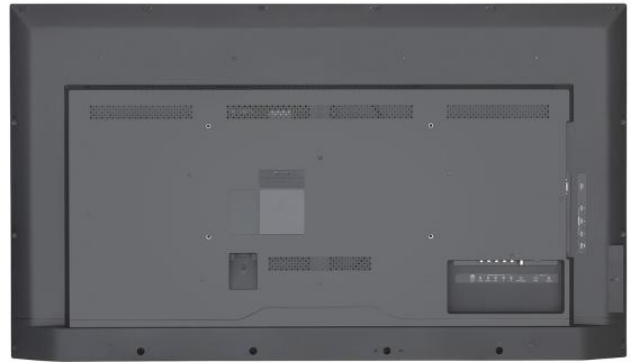

MultiSync® E326

LCD 32" Entry Level Large Format Display

Datasheet

Enter the world of professional signage

In a digitised world, signage no longer is static. Information transfer via digital posters and information boards are common methods of information transfer. With E326 you can boost your business at low TCO, but with high reliability. Information where the audience stands close is perfectly transferred on this 32" screen. With the integrated media player, the display is designed for simple signage usage directly from a USB drive and once installed starts playing the content automatically at a certain time with the embedded autostart time schedule function. In this way the display helps you saving time and money. The 32" display of the 6th generation of our E Series is the perfect choice for essential applications in Retail Signage, Restaurants and Manufacturing & Engineering.