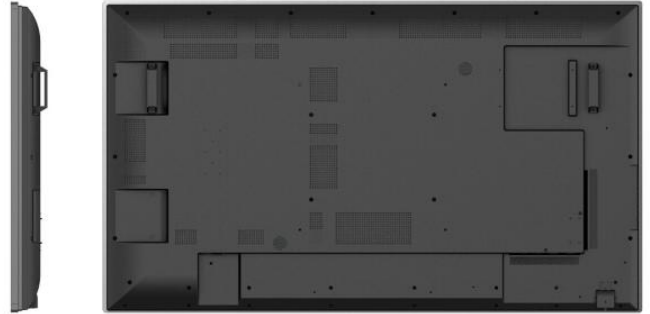

## MultiSync® E651-T (Infrared Touch) LCD 65" Touch Large Format Display

#### Enter the world of interactive whiteboarding

This 65" touch display offers true multi-touch with up to ten touch points. Experience perfect usability and quick touch response based on infrared touch technology. Use this whiteboard solution Plug & Play right out of the box. Coated with anti-glare, your fingerprints are minimised on the secure protective glass surface. A free DisplayNote Multi-user license turns the screen into a true collaboration tool. Present, share and collaborate with up to five participants bringing their own devices! Our E651-T is the interactive whiteboard which is turning your classroom into a future learning space.

### Mechanical

Dimensions (W x H x D) [mm]	Without stand: 1,489.5 x 864.5 x 86.7
Weight [kg]	42.2
Bezel Width [mm]	30 (top and bottom); 30.2 (left and right)
VESA Mounting [mm]	4 holes; 400 x 400 (FDMI); M8