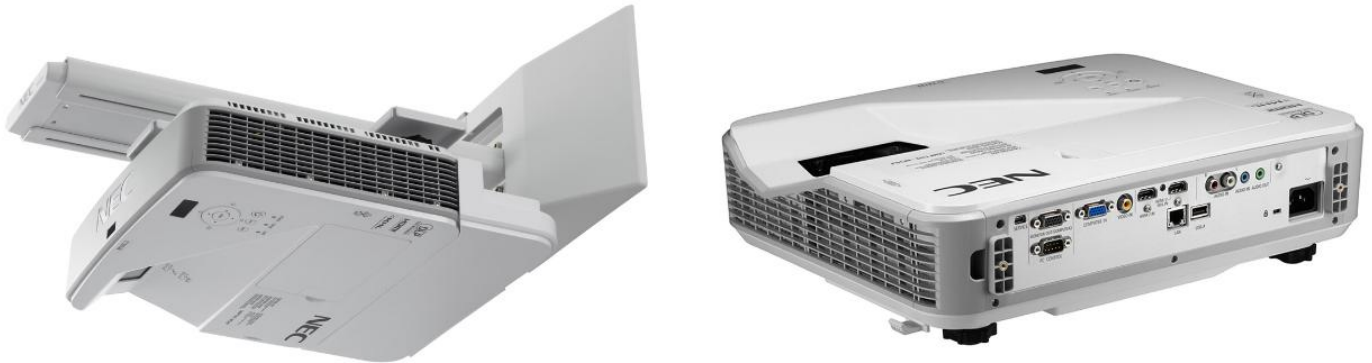

U321H

NEC Professional Ultra-Short-Throw Projector

Datasheet

With 1080p resolution and 10.000:1 contrast, the U321H delivers perfect image quality for very detailed content as well as high quality movies including 3D content from Blu-Ray players, thanks to HDMI 3D support. This ultra-short throw projector releases space within small to medium sized classrooms and meeting rooms, projecting onto screen sizes between 85-100" without creating shadow or glare. Demanding applications in higher education such as design and engineering will appreciate the 1080p resolution for the high level of detail achieved. Interactivity can be added retrospectively to this model with a multi-pen and/or multi-touch option.

The U321H is particularly suited for classrooms and small to medium sized meeting rooms.

Benefits

Great picture quality – thanks to 1080p resolution and 10000:1 contrast.

Almost no shadow and glare – thanks to ultra-short throwing distance.

Wall-mount included – for quick and easy installation, compatible with height adjustable systems.

Cost effective replacement – of existing NEC UM Series installations to achieve higher resolutions without re-positioning of the existing wall-mount.