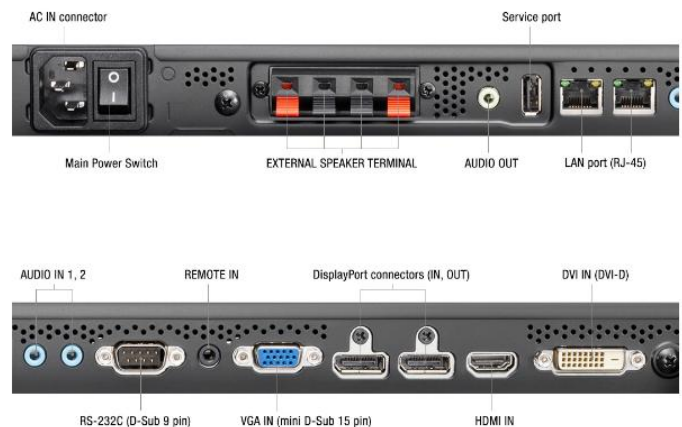

MultiSync® UN551VS NEC LCD 55" Video Wall Display

Datasheet

Walls of Desire

Attract and engage your audience; the new 55" UN551VS shapes emotion and desire with NEC's most compelling video wall experience to date.

The new frameless design forms an entirely flat seamless digital canvas allowing a completely homogeneous image across multiple unified screens. The huge digital surface creates an unhindered viewing experience for your audience with a minimal image interruption of just 0.9mm per screen. The S-IPS panel provides superior picture quality and excellent colour reproduction in both landscape and portrait orientation ensuring perfect visibility even at extreme viewing angles which constantly change as the viewer passes by. At a high brightness level of 500 cd/m² your message will be well received with effortless readability in controllable ambient light situations. An advanced set of intelligent features make the displays easy to install and operate and supports significantly reduced maintenance requirements.

Connectivity

Input Video Analogue	1 x D-sub 15 pin
Input Video Digital	1 x DisplayPort (with HDCP); 1 x DVI-D (with HDCP); 1 x HDMI (with HDCP); 1 x Interface Extension Slot; 1 x OPS Slot
Input Audio Analogue	2 x 3,5 mm jack
Input Audio Digital	1 x DisplayPort; 1 x HDMI
Input Control	LAN 100Mbit; remote control wire (3,5mm jack); RS232
Output Video Digital	1 x DisplayPort out (loop through: DisplayPort, DVI-D, HDMI, Interface Extension Slot, OPS)
Output Audio Analogue	3,5mm jack
Output Control	LAN 100Mbit
Remote Control	LAN with SNMP; Remote Control IR (internal/external (optional) sensor); RS-232C (9-pin D-sub) Input

Open Modular Intelligence

Slot Technology	Open pluggable specification (NEC / Intel OPS standard)
Inrush Current [A]	max. 10
Power Consumption [W]	max. 61
Voltage / Current [V/A]	16/4

Interface Extension Slot